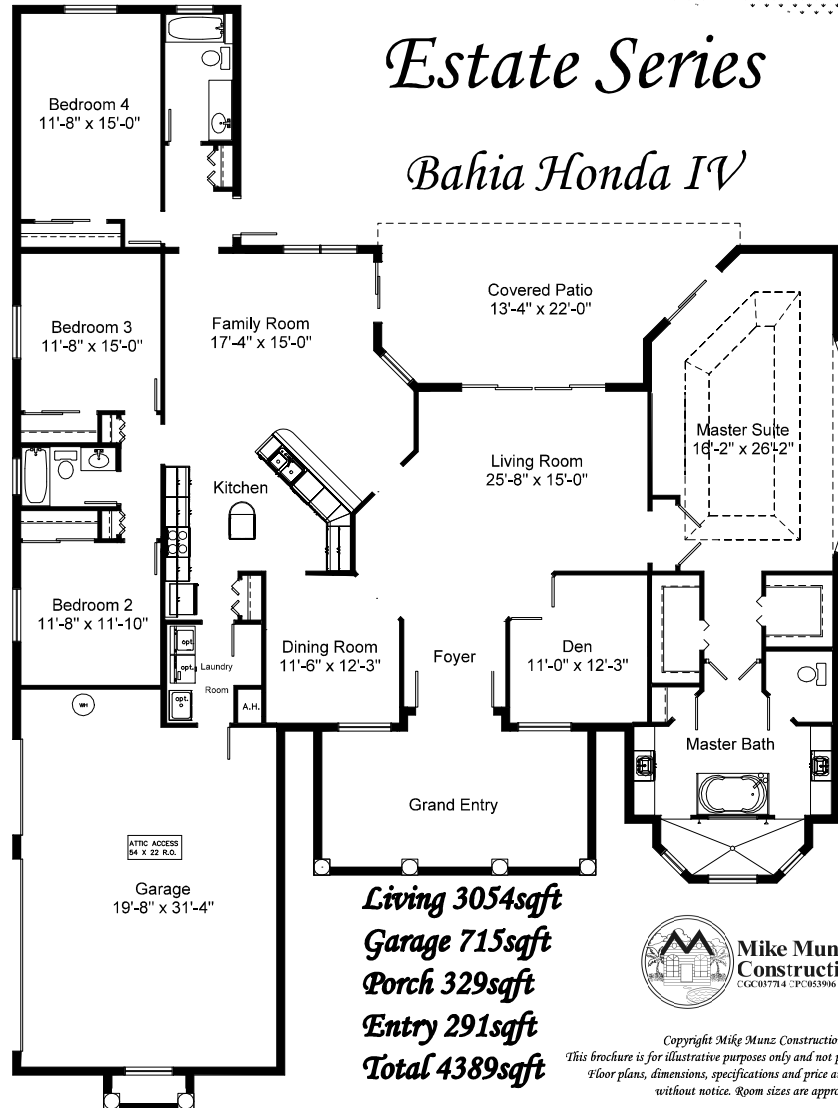

Estate Series

Bahia Honda IV

Living 3054sqft
Garage 715sqft
Porch 329sqft
Entry 291sqft
Total 4389sqft

Mike Munz
Construction, Inc.
 CGC03774 LP 053906 CCU056845

Copyright Mike Munz Construction, Inc.
 This brochure is for illustrative purposes only and not part of a legal contract.
 Floor plans, dimensions, specifications and price are subject to change
 without notice. Room sizes are approximate.