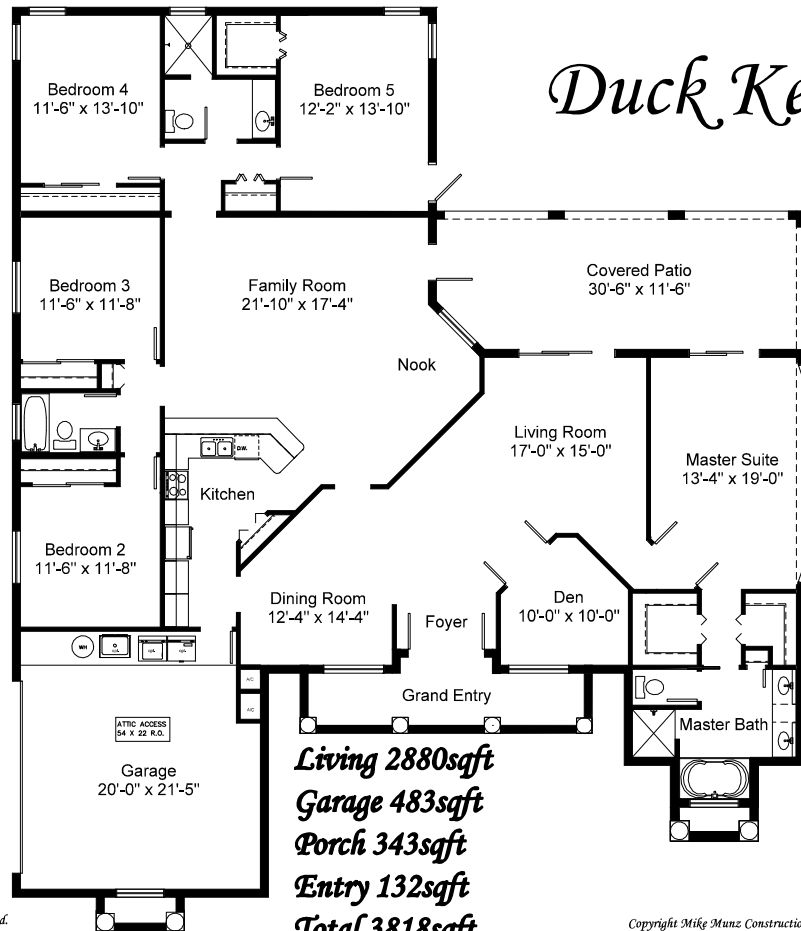

Gold Series

Duck Key

Living 2880sqft
Garage 483sqft
Porch 343sqft
Entry 132sqft
Total 3818sqft

Visit our Model Home at:
 5061 Royal Palm Beach Blvd.
 West Palm Beach, FL 33411
 (561) 790-3662 Fax (561) 790-5698
 National Sales 1-888-Mikg Munz
 www.mikgmunz.com

Copyright Mikg Munz Construction, Inc.
 This brochure is for illustrative purposes only and not part of a legal contract.
 Floor plans, dimensions, specifications and price are subject to change
 without notice. Room sizes are approximate.